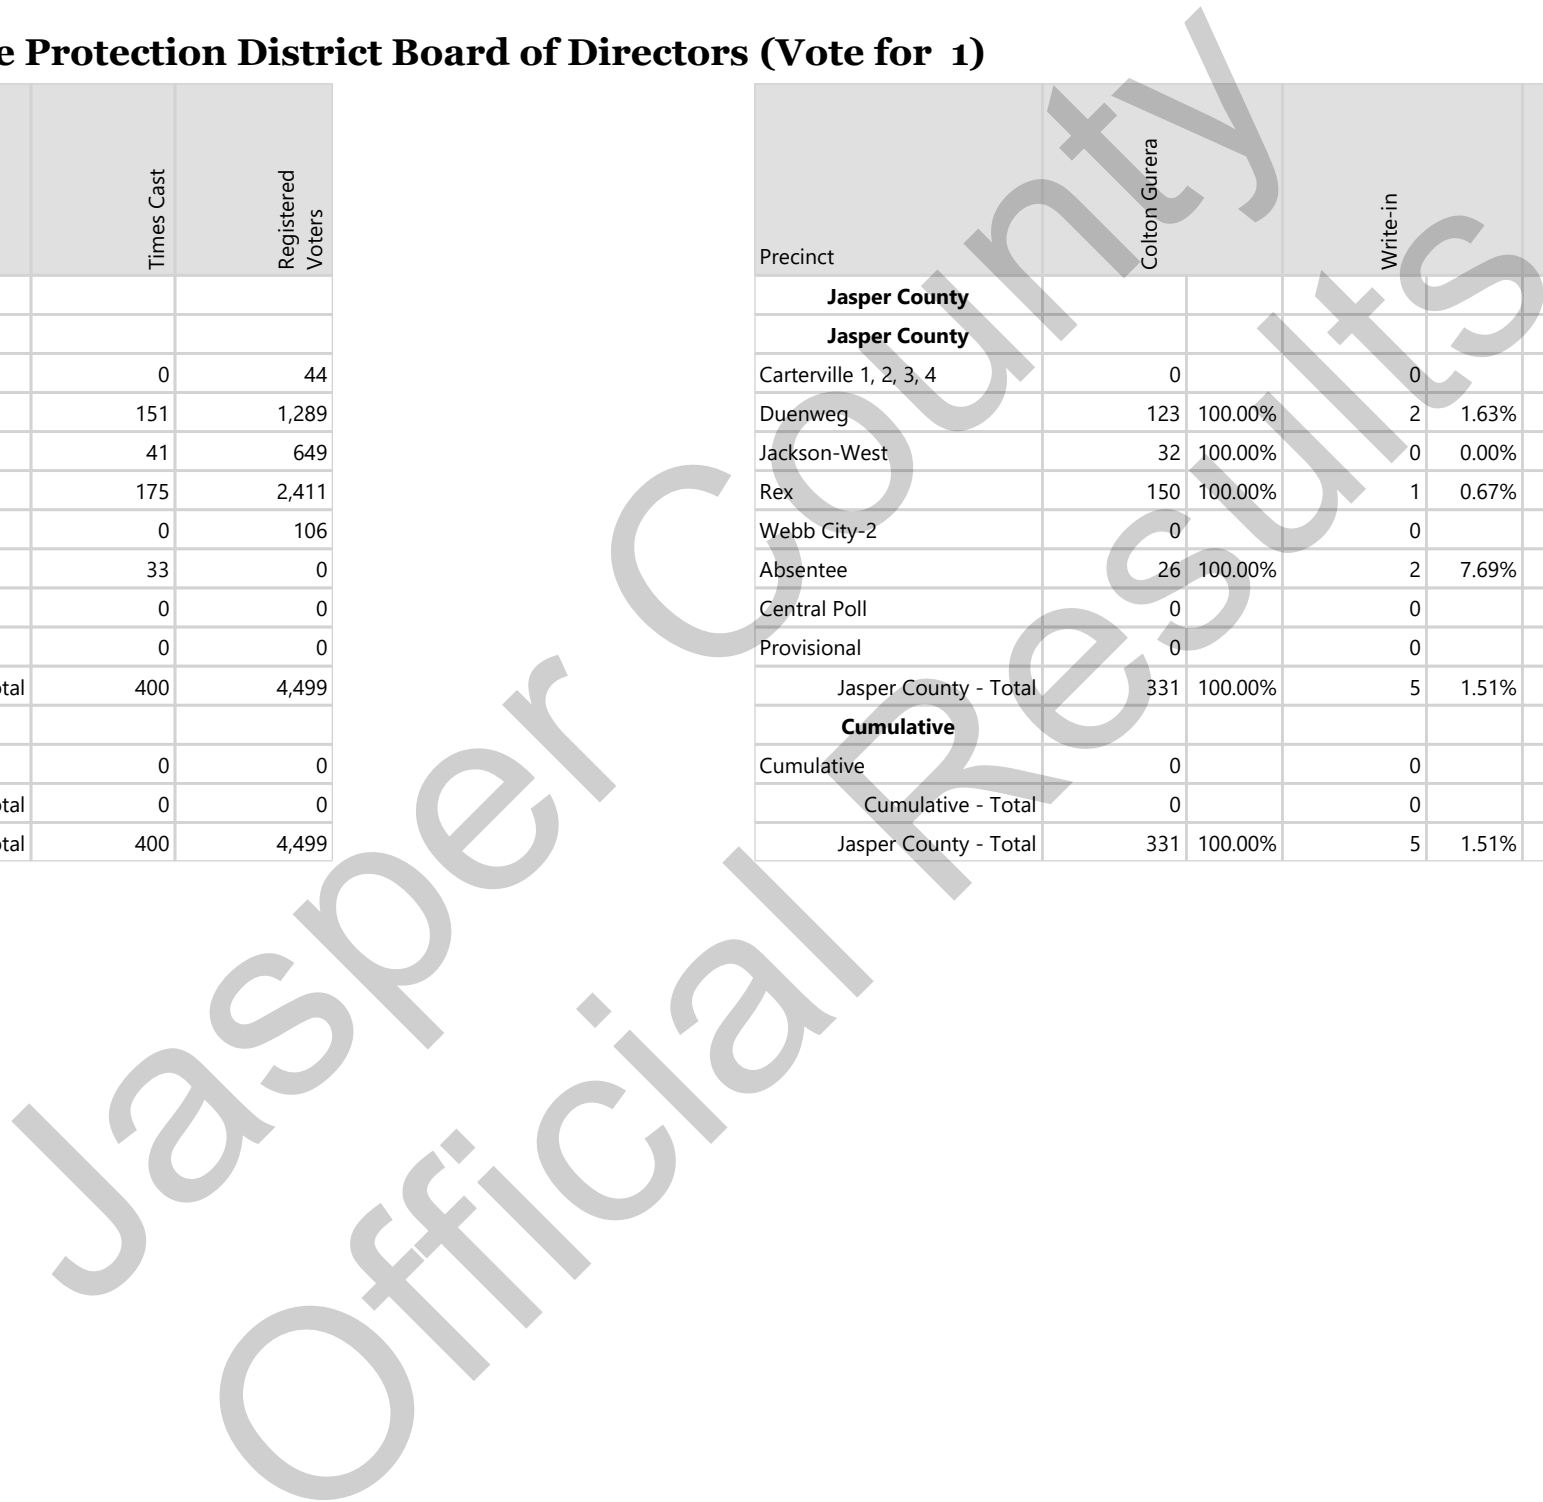

Duenweg Fire Protection District Board of Directors (Vote for 1)

Precinct	Times Cast	Registered Voters
Jasper County		
Jasper County		
Carterville 1, 2, 3, 4	0	44
Duenweg	151	1,289
Jackson-West	41	649
Rex	175	2,411
Webb City-2	0	106
Absentee	33	0
Central Poll	0	0
Provisional	0	0
Jasper County - Total	400	4,499
Cumulative		
Cumulative	0	0
Cumulative - Total	0	0
Jasper County - Total	400	4,499

Precinct	Colton Gurera	Write-in	Total Votes
Jasper County			
Jasper County			
Carterville 1, 2, 3, 4	0	0	0
Duenweg	123 100.00%	2 1.63%	123
Jackson-West	32 100.00%	0 0.00%	32
Rex	150 100.00%	1 0.67%	150
Webb City-2	0	0	0
Absentee	26 100.00%	2 7.69%	26
Central Poll	0	0	0
Provisional	0	0	0
Jasper County - Total	331 100.00%	5 1.51%	331
Cumulative			
Cumulative	0	0	0
Cumulative - Total	0	0	0
Jasper County - Total	331 100.00%	5 1.51%	331