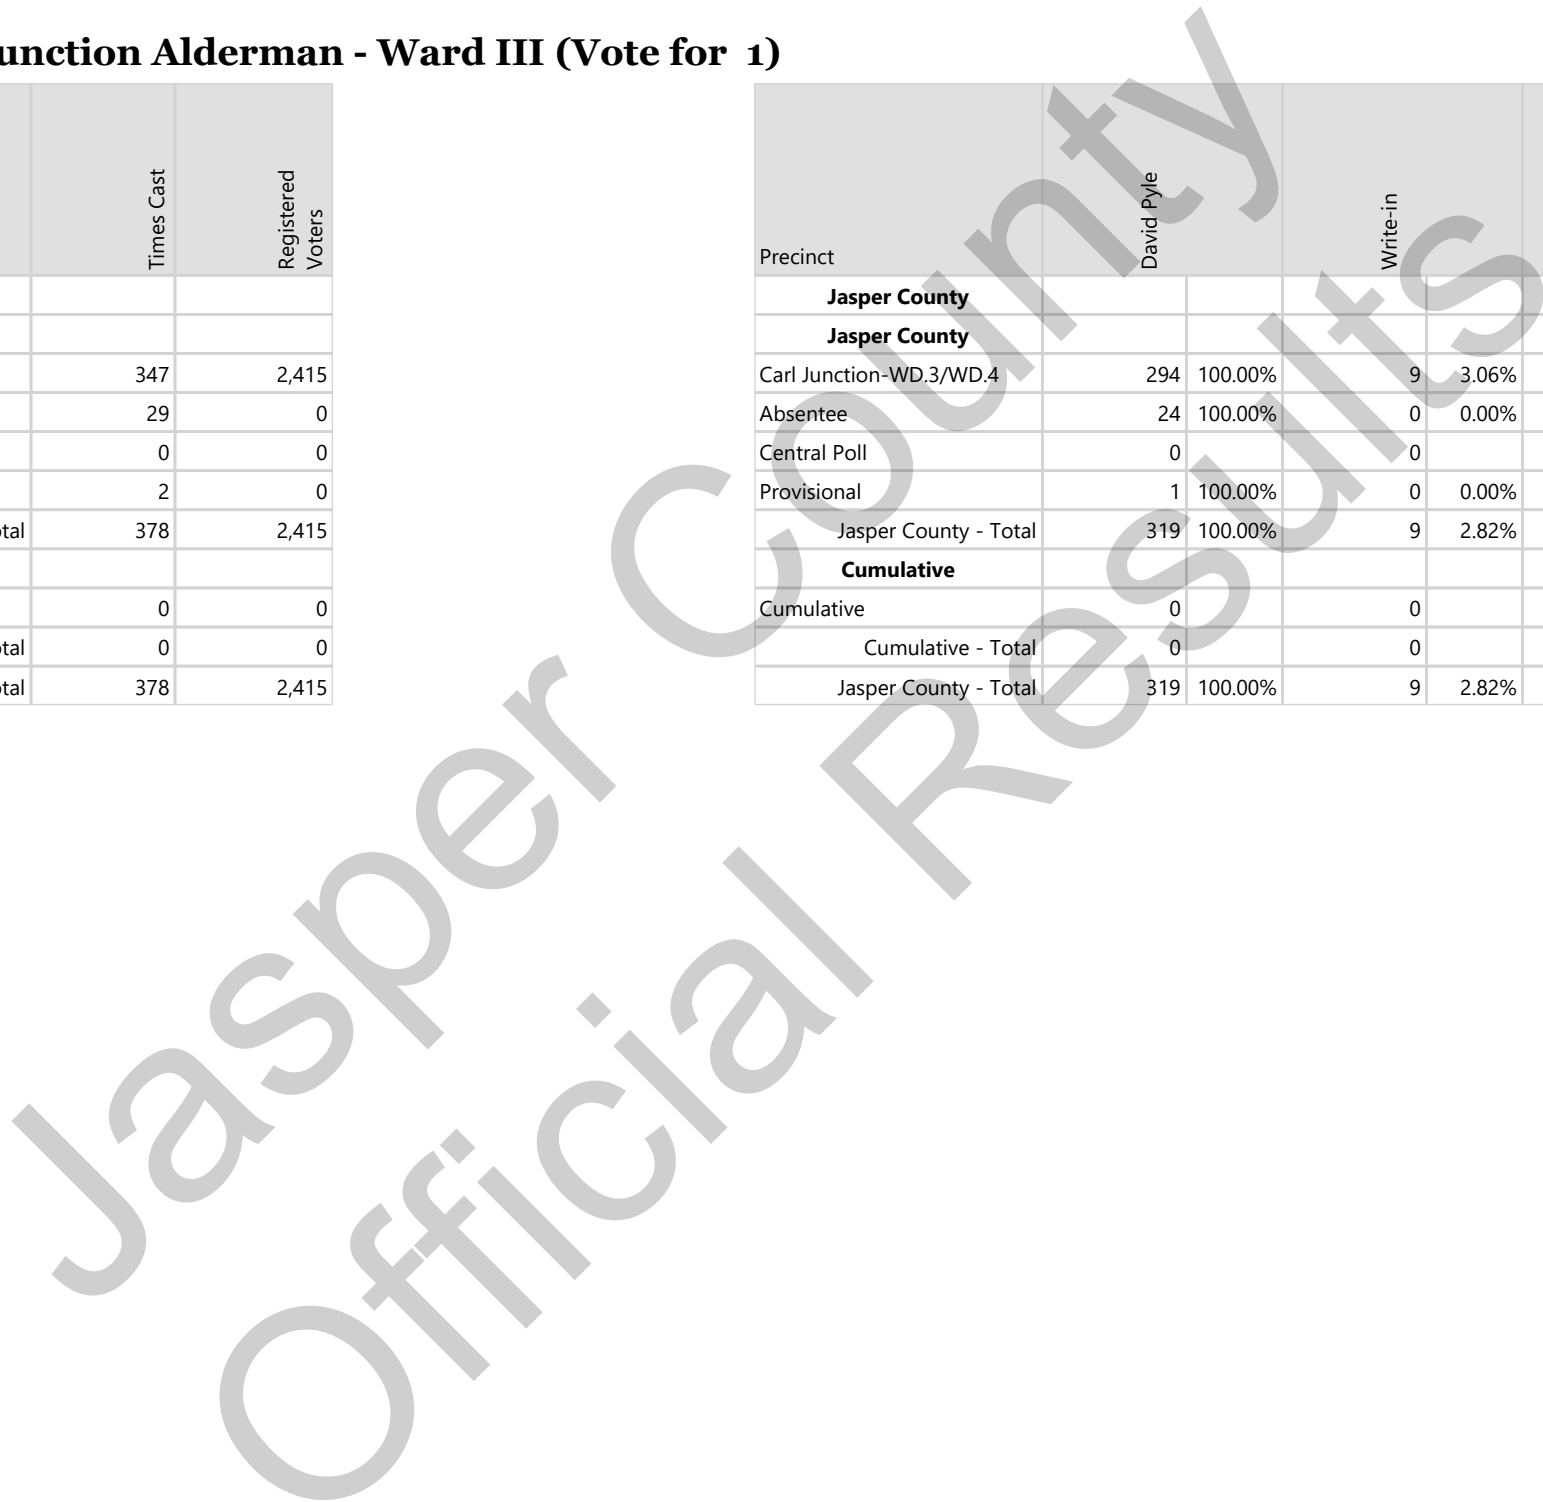

City of Carl Junction Alderman - Ward III (Vote for 1)

Precinct	Times Cast	Registered Voters
Jasper County		
Jasper County		
Carl Junction-WD.3/WD.4	347	2,415
Absentee	29	0
Central Poll	0	0
Provisional	2	0
Jasper County - Total	378	2,415
Cumulative		
Cumulative	0	0
Cumulative - Total	0	0
Jasper County - Total	378	2,415

Precinct	David Pyle	Write-in	Total Votes
Jasper County			
Jasper County			
Carl Junction-WD.3/WD.4	294 100.00%	9 3.06%	294
Absentee	24 100.00%	0 0.00%	24
Central Poll	0	0	0
Provisional	1 100.00%	0 0.00%	1
Jasper County - Total	319 100.00%	9 2.82%	319
Cumulative			
Cumulative	0	0	0
Cumulative - Total	0	0	0
Jasper County - Total	319 100.00%	9 2.82%	319