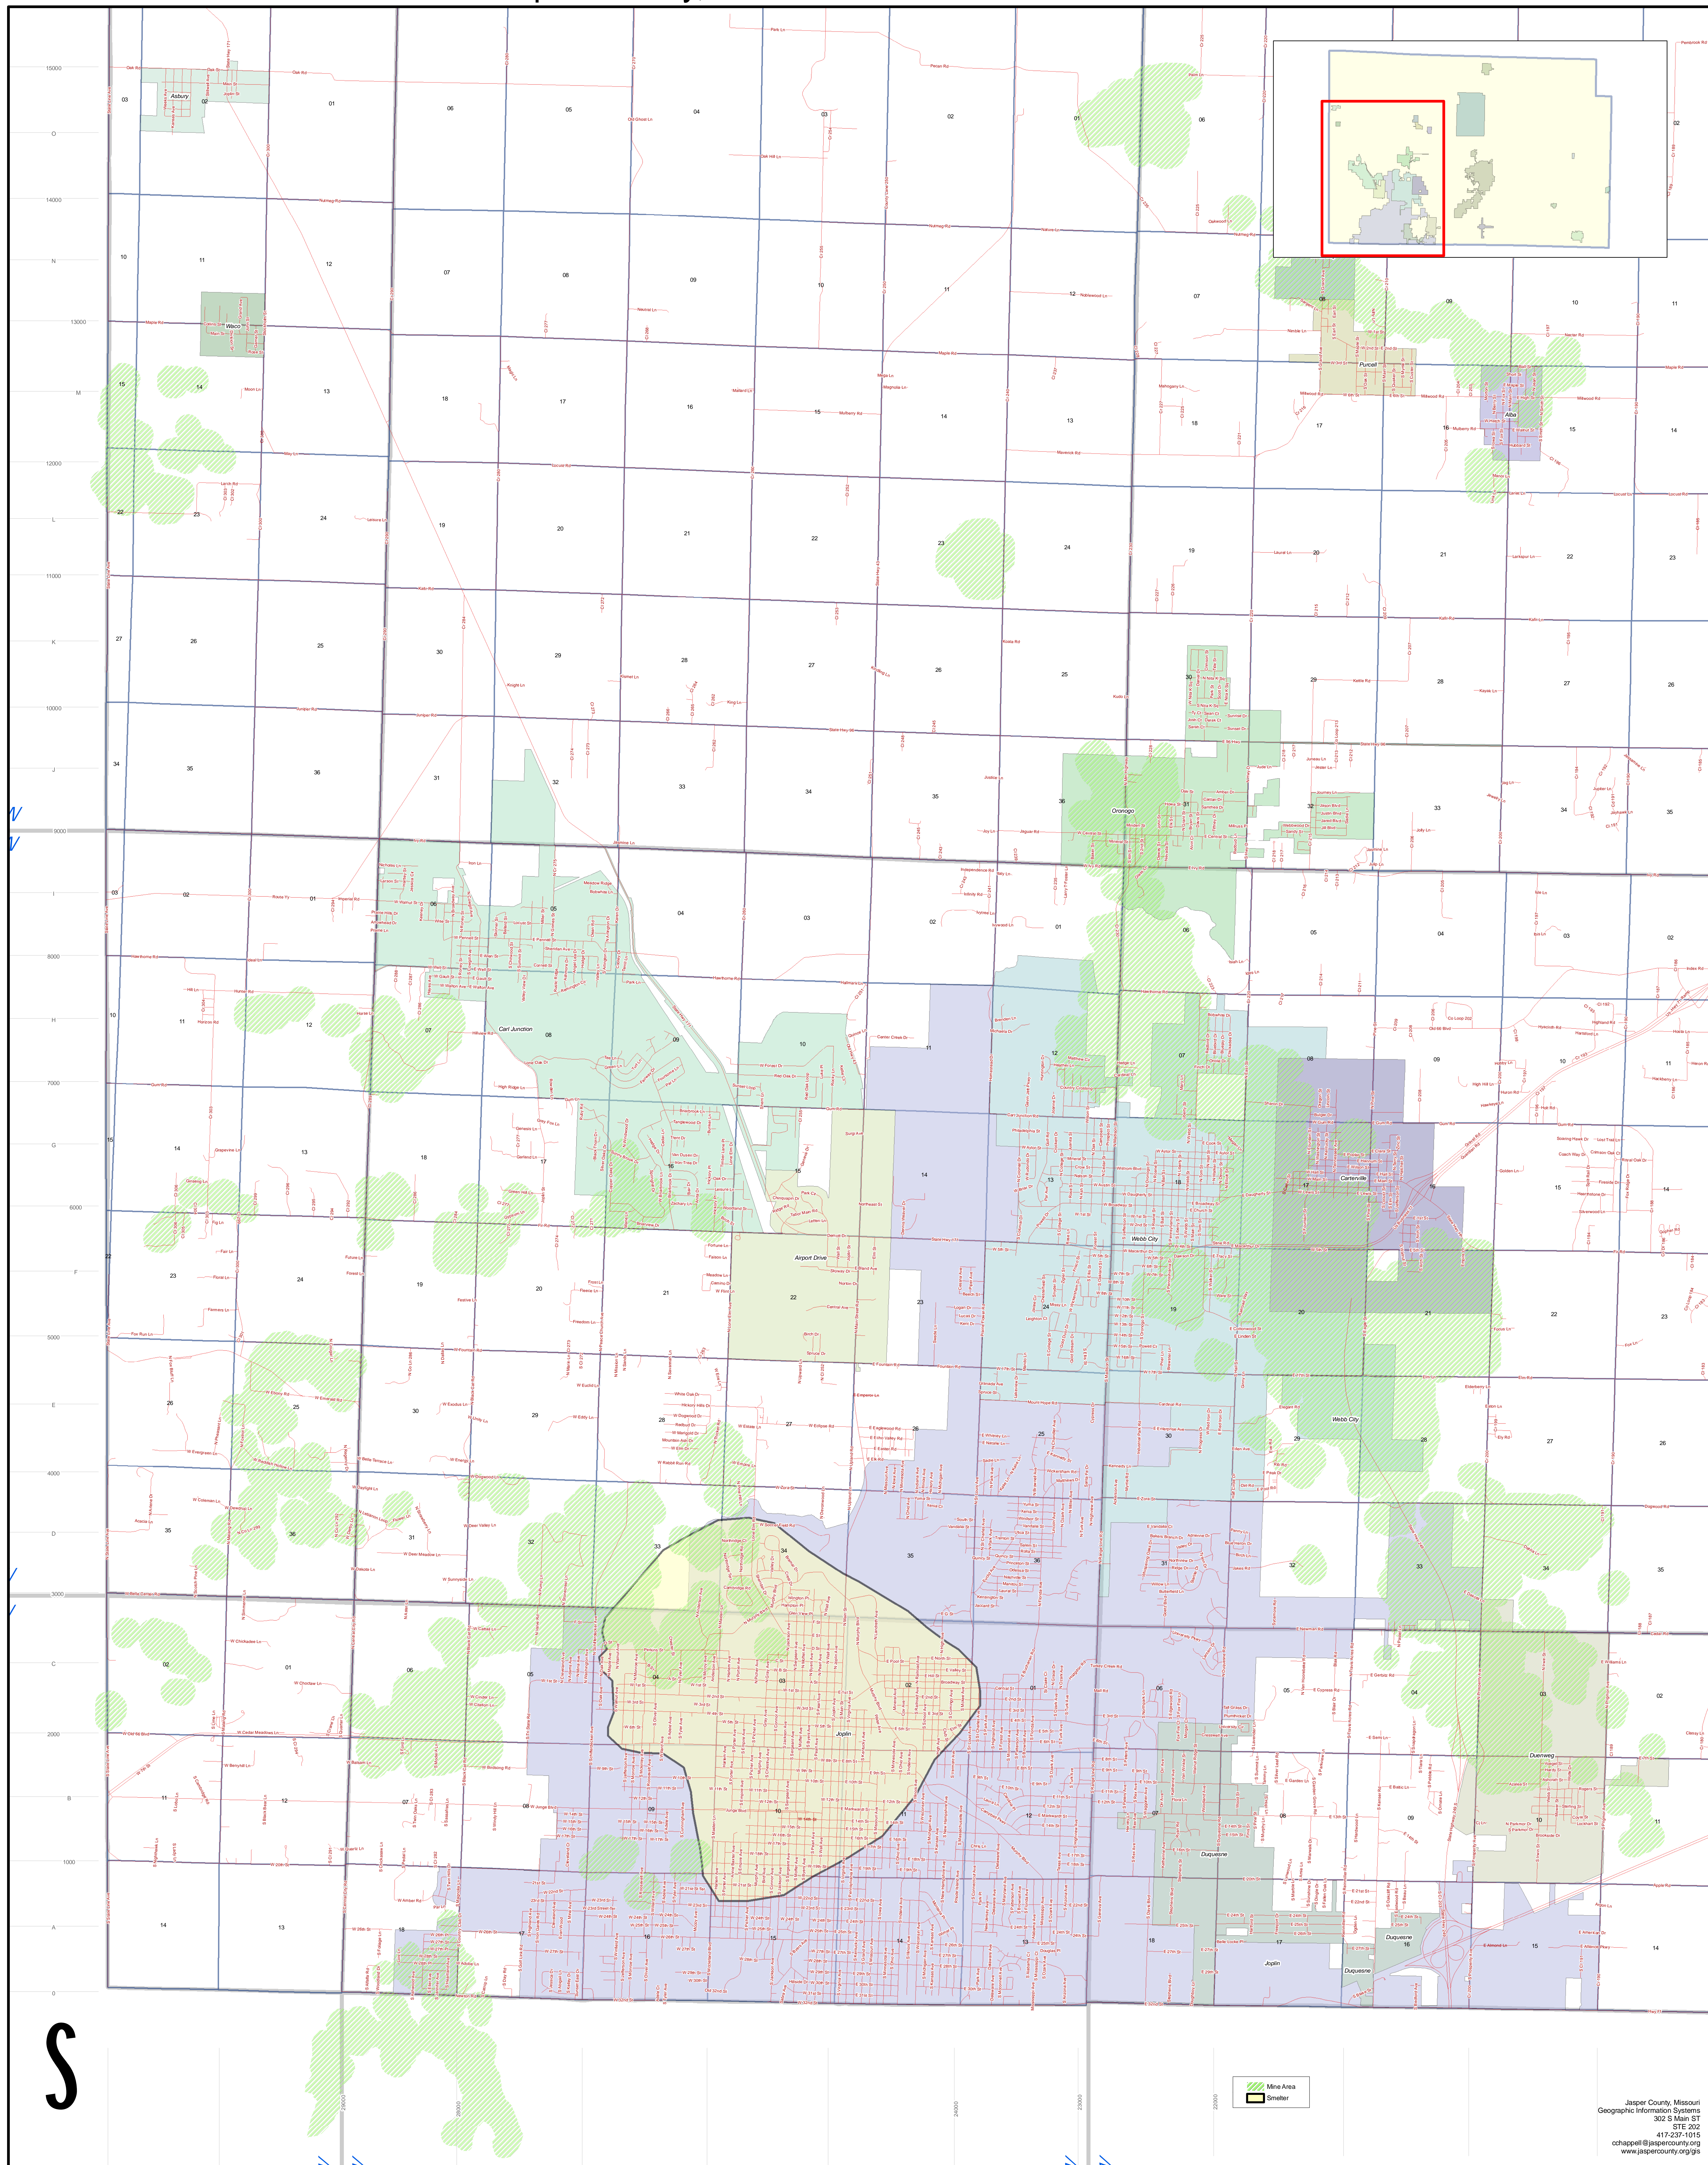

Jasper County, Missouri - Mine Areas and Smelter

S